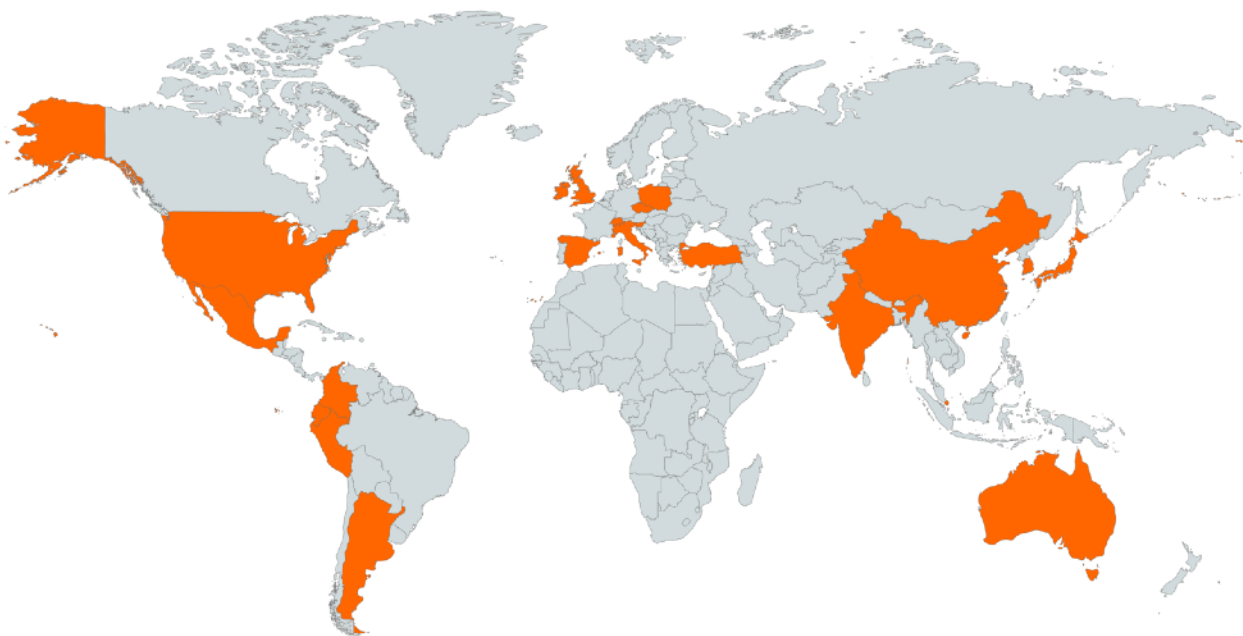

STUDY ABROAD

LIST OF PARTNER UNIVERSITIES

North America

- [Auburn University](#) – Alabama, USA
- [Beloit College](#), Beloit, Wisconsin, USA
- [Birmingham Southern College](#) – Alabama, USA
- [Chatham University](#), Pittsburgh, Pennsylvania, USA
- [College of State Island](#) – New York, USA
- [Covenant College](#), Lookout Mountain, Georgia, USA
- [Doane College](#) – Nebraska, USA
- [Hawai'i Pacific University](#), Honolulu, Hawai'i, USA
- [Hobart and William Smith Colleges](#) – New York, USA
- [Marymount University](#), Arlington, Virginia, USA
- [Oglethorpe University](#), Atlanta, Georgia, USA
- [Rutgers University](#), New Brunswick, New Jersey, USA
- [Saint Louis University](#), St. Louis, Missouri, USA
- [State University of New York \(SUNY, all New York campuses\)](#), New York, USA
- [The American University of Washington](#) – Washington DC, USA

- [University of Denver](#), Denver, Colorado, USA (incoming only)
- [University of Hawaii at Hilo](#), Hilo, Hawaii, USA
- [University of Illinois Springfield](#), Springfield, Illinois, USA
- [University of Mississippi](#), Oxford, Mississippi, USA
- [University of Memphis](#) – Tennessee, USA
- [University of Missouri](#) – Missouri, USA

Europe

- [Césine Business School](#) – Santander, Spain
- [The American University of Rome](#), Rome, Italy
- [Dublin Business School](#), Dublin, Ireland
- [IE University](#), Madrid/Segovia, Spain
- [International University of Monaco](#), Monte-Carlo, Principality of Monaco
- [London School of Economics \(LSE\)](#) – London, UK
- [Koç University](#), Istanbul, Turkey
- [New Anglo-American University](#), Prague, Czech Republic
- [Richmond, The American University of London](#), London, United Kingdom
- [Saint Louis University Madrid](#), Madrid, Spain
- [UBIS University](#) – Geneva, Switzerland
- [University of Derby](#) – Derby, UK
- [University of Ljubljana](#) – Ljubljana, Slovenia
- [University of Lower Silesia](#), Wrocław, Poland